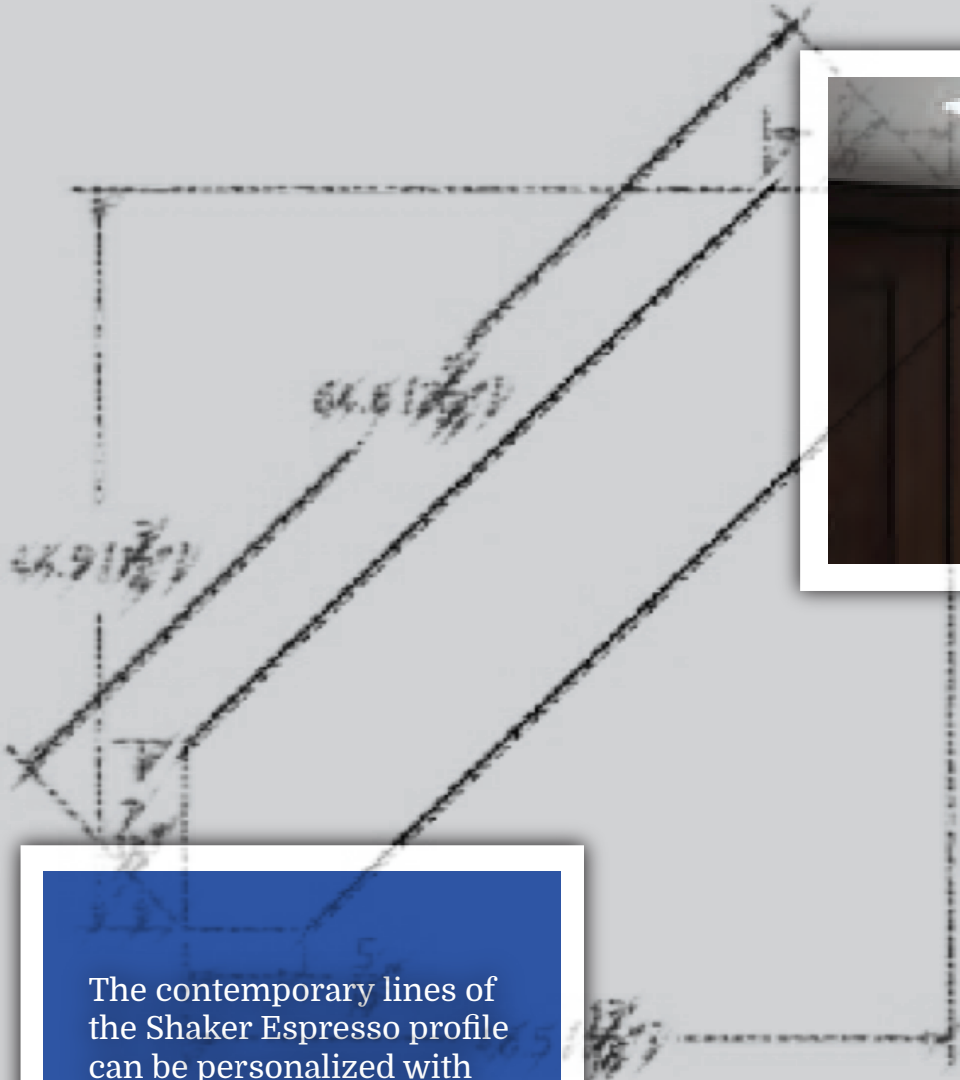

Available in:

Espresso

Grey

White

The contemporary lines of the Shaker Espresso profile can be personalized with our modern *Angle Crown* moldings for a fresh finishing touch.

Shaker Espresso

Shaker Gray

With our *Decorative End Panels* in a matching door profile, the extra detailing paired with the lighter color brings both contrast and continuity to this Shaker Grey space.