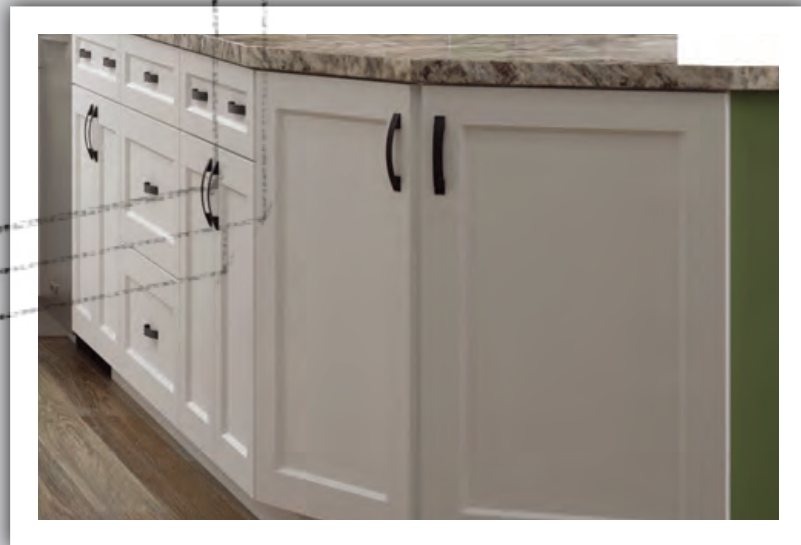

The *Base End Cabinet* adds an inviting feel to the sharp aspect of Shaker White's contemporary stiles and rails with its ability to open up any room.