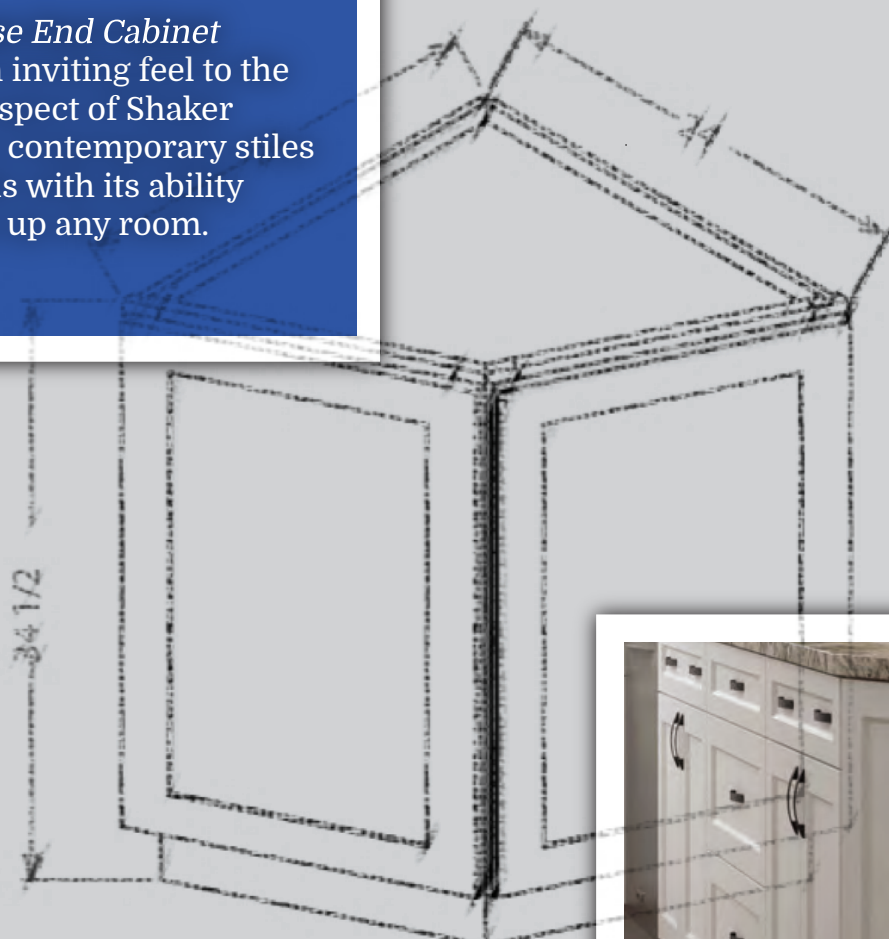

The *Base End Cabinet* adds an inviting feel to the sharp aspect of Shaker White's contemporary stiles and rails with its ability to open up any room.