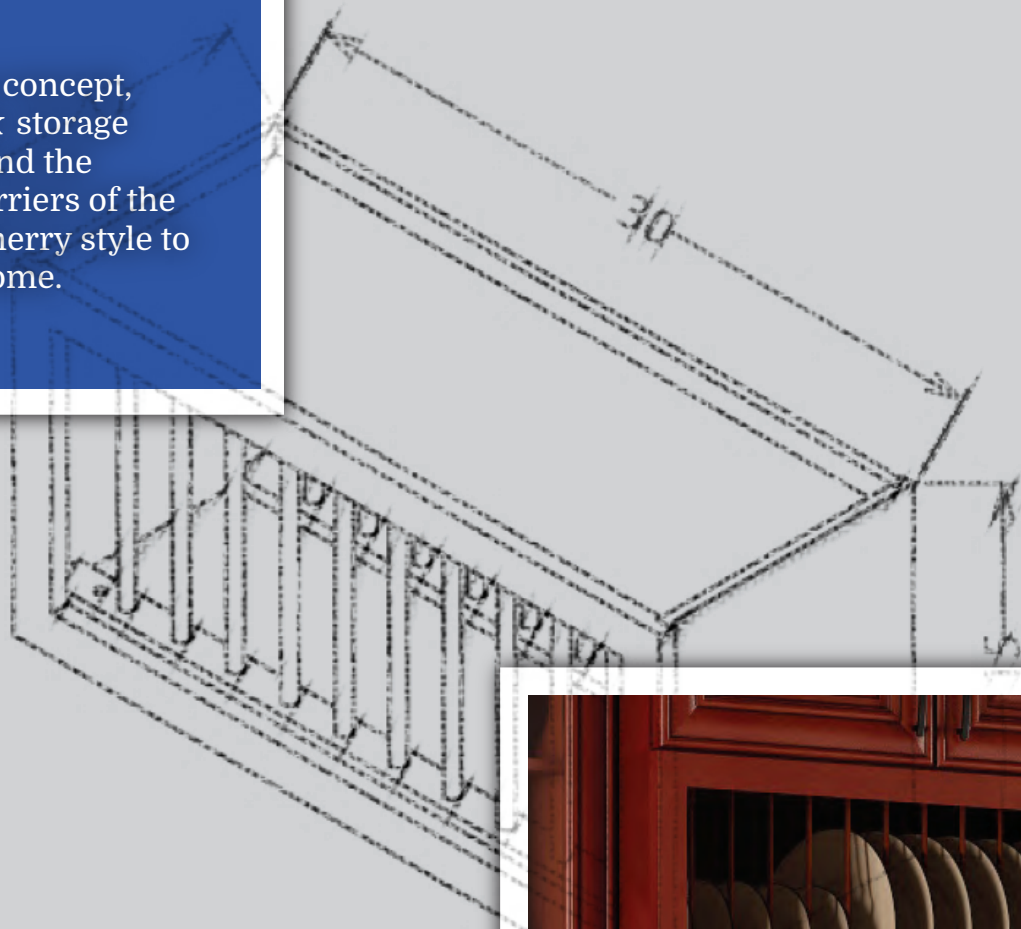

Bringing sophisticated customization into a Charleston Antique White kitchen is easily done with any of our *Wine Rack* accessories.

Charleston Antique White

Charleston Cherry

With an open concept,
the *Plate Rack* storage
helps transcend the
traditional barriers of the
Charleston Cherry style to
retrofit any home.