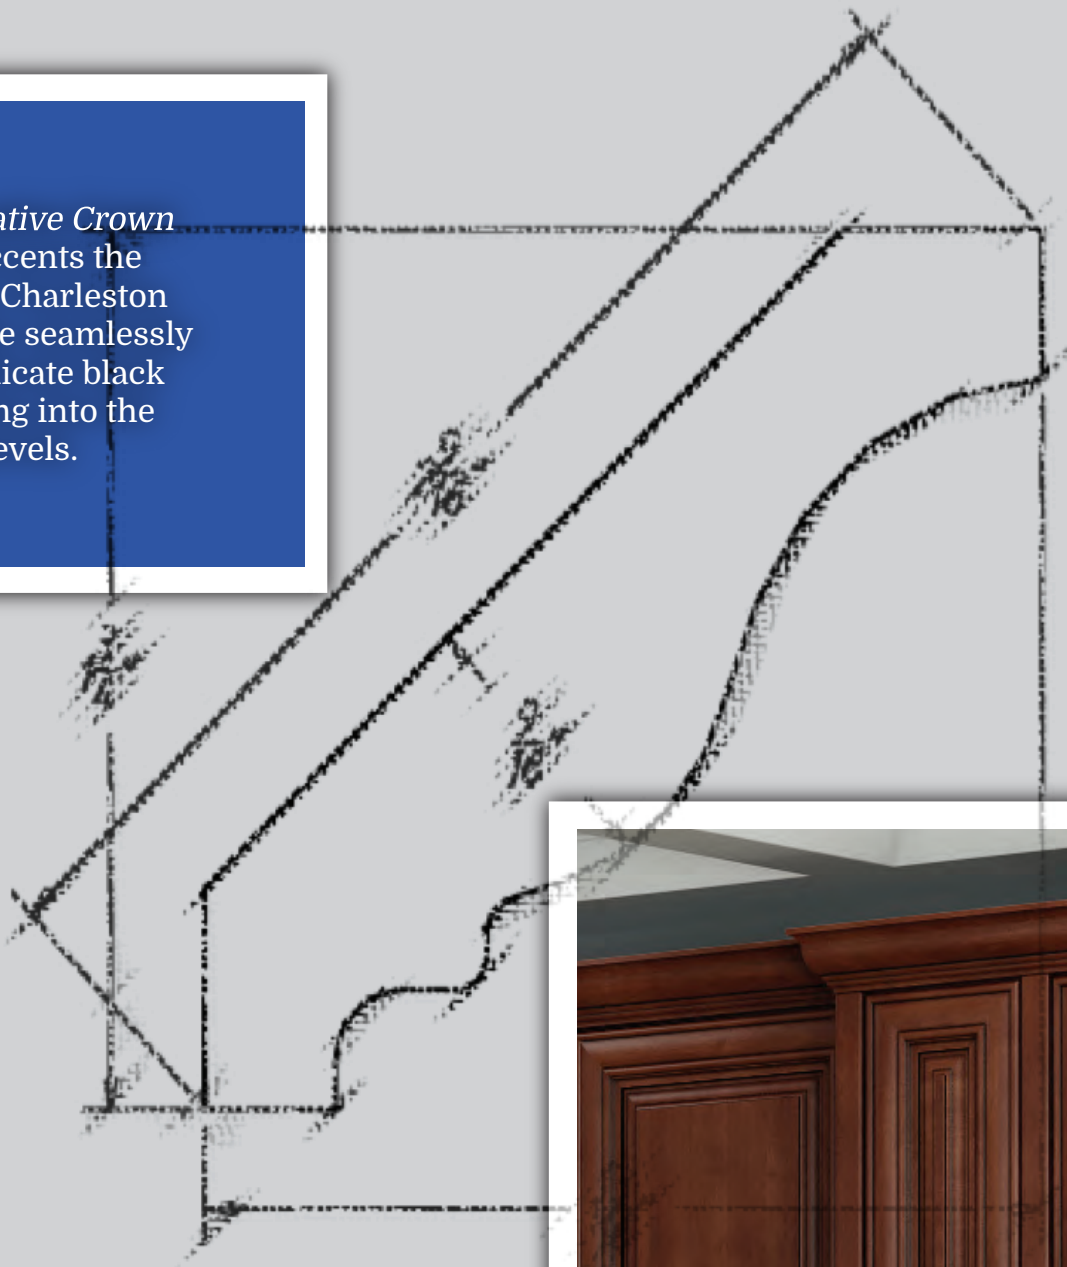

Available in:

Saddle

Antique White

Cherry

Charleston Saddle

Our *Decorative Crown* molding accents the traditional Charleston Saddle style seamlessly with its delicate black hand glazing into the pillowed bevels.